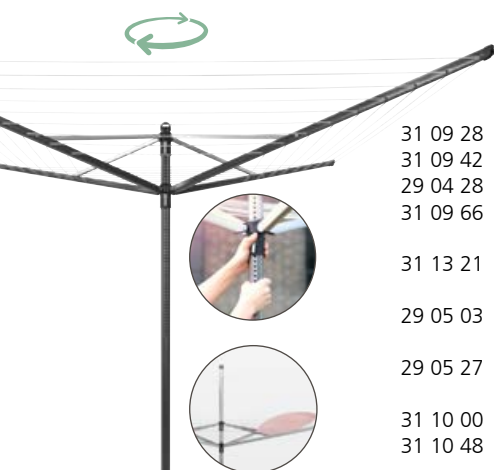

ROTARY LIFT-O-MATIC			
31 09 28	40 metres, Self Assembly Metal Soil Spear	Metallic Grey	1
31 09 42	50 metres, Self Assembly Metal Soil Spear	Metallic Grey	1
29 04 28	50 metres, Self Assembly Metal Soil Spear	Anthracite	1
31 09 66	50 metres, Self Assembly Metal Soil Spear and Cover	Metallic Grey	1
31 13 21	50 metres, Self Assembly Metal Soil Spear, Cover, Peg Bag and Pegs	Metallic Grey	1
29 05 03	50 metres, Self Assembly Metal Soil Spear, Cover, Peg Bag and Pegs	Anthracite	1
29 05 27	50 metres, Self Assembly Metal Soil Spear, Cover, Peg Bag and Pegs	Leaf Green	1
31 10 00	60 metres, Self Assembly Metal Soil Spear	Metallic Grey	1
31 10 48	60 metres, Self Assembly Metal Soil Spear and Cover	Metallic Grey	1
22 28 87 *	50 metres, Metal Soil Spear, Cover, Peg Bag and Pegs	Spring Pink	1